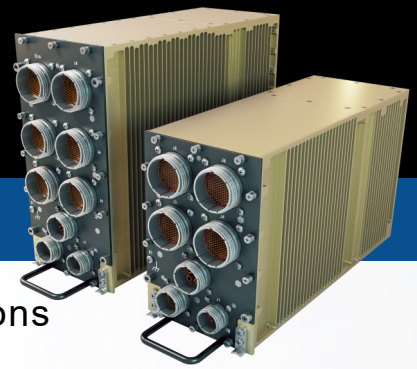

SCS 3.0 Compact Digital

Palomar Systems - Safe & Secure

SCS 3.0 provides users with a multilevel secure communications system coupled with an industry leading scalability that supports integration of communication systems for a wide range of platforms and missions, from compact to large secure ISR aircraft, to sizable multilevel secure, battle-ready tactical installations.

Key Features & Standards

- ◆ Scalable Architecture. Single DSU: 18 Tx/Rx and 18 Rx Ports up to 18 Crew Units. Expandable: 36 Tx/Rx and 36 Rx Ports up to 32 Crew Units.
- ◆ ICS Operational within 1 second of Power On
- ◆ Full ICS Operation within 30 seconds
- ◆ Simultaneous clear and secure operation
- ◆ Reduced size, weight & power
- ◆ Ethernet & 1553 Interfaces
- ◆ Red/Black separation greater than 100 db at 1KHz
- ◆ TEMPEST
- ◆ DO-178B & DO-254 Certifiable