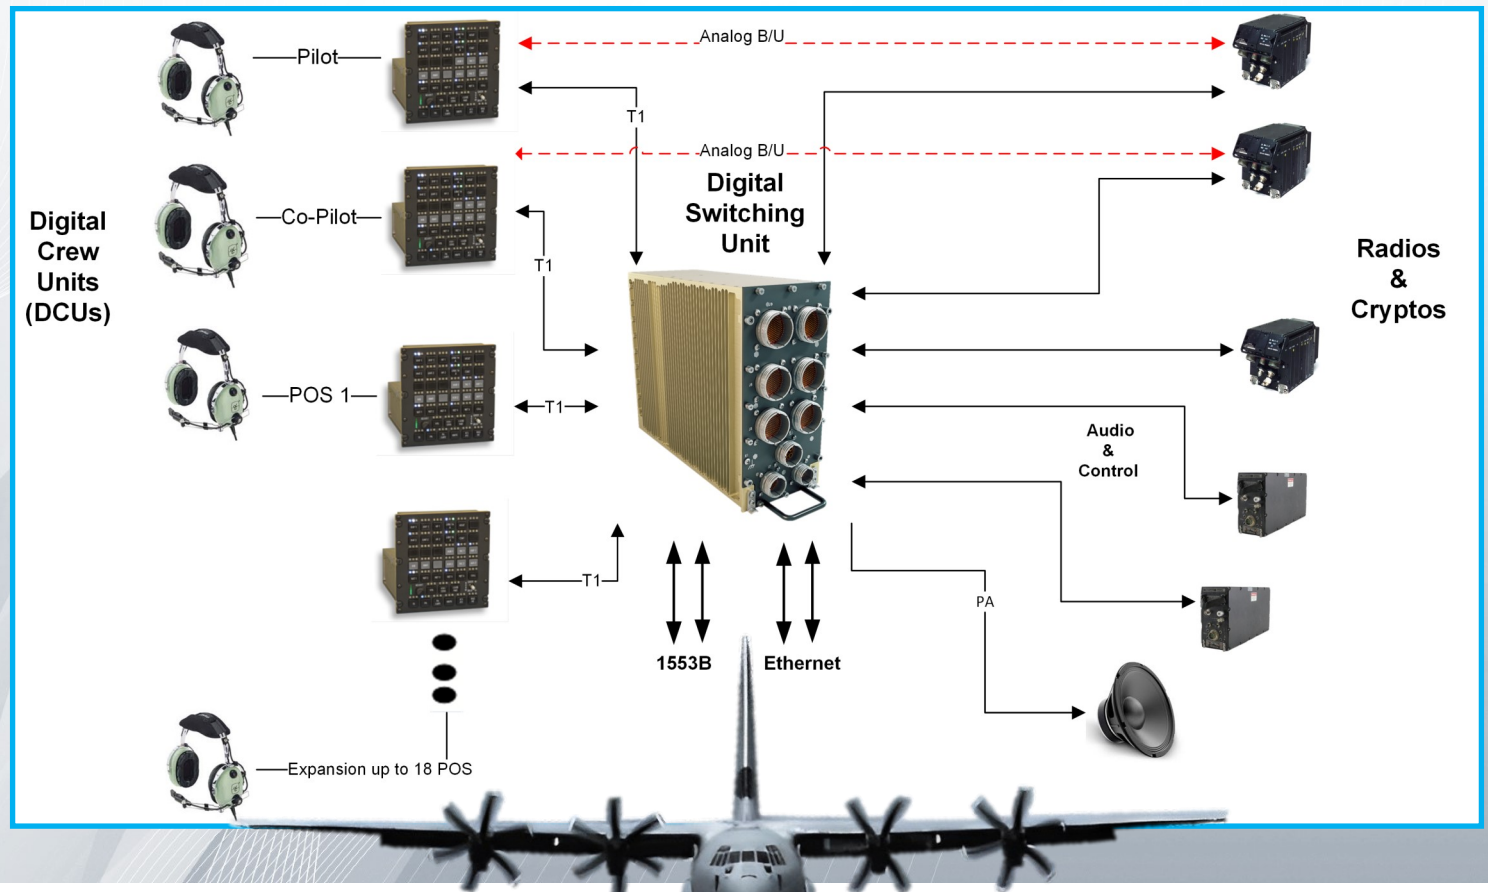

SCS 3.0 Compact Digital

Palomar Systems - Safe & Secure

SCS 3.0 provides users with a multilevel secure communications system coupled with an industry leading scalability that supports integration of communication systems for a wide range of platforms and missions, from compact to large secure ISR aircraft, to sizable multilevel secure, battle-ready tactical installations.

Key Features & Standards

- ◆ Scalable Architecture. Single DSU: 18 Tx/Rx and 18 Rx Ports up to 18 Crew Units. Expandable: 36 Tx/Rx and 36 Rx Ports up to 32 Crew Units.
- ◆ ICS Operational within 1 second of Power On
- ◆ Full ICS Operation within 30 seconds
- ◆ Simultaneous clear and secure operation
- ◆ Reduced size, weight & power
- ◆ Ethernet & 1553 Interfaces
- ◆ Red/Black separation greater than 100 db at 1KHz
- ◆ TEMPEST
- ◆ DO-178B & DO-254 Certifiable